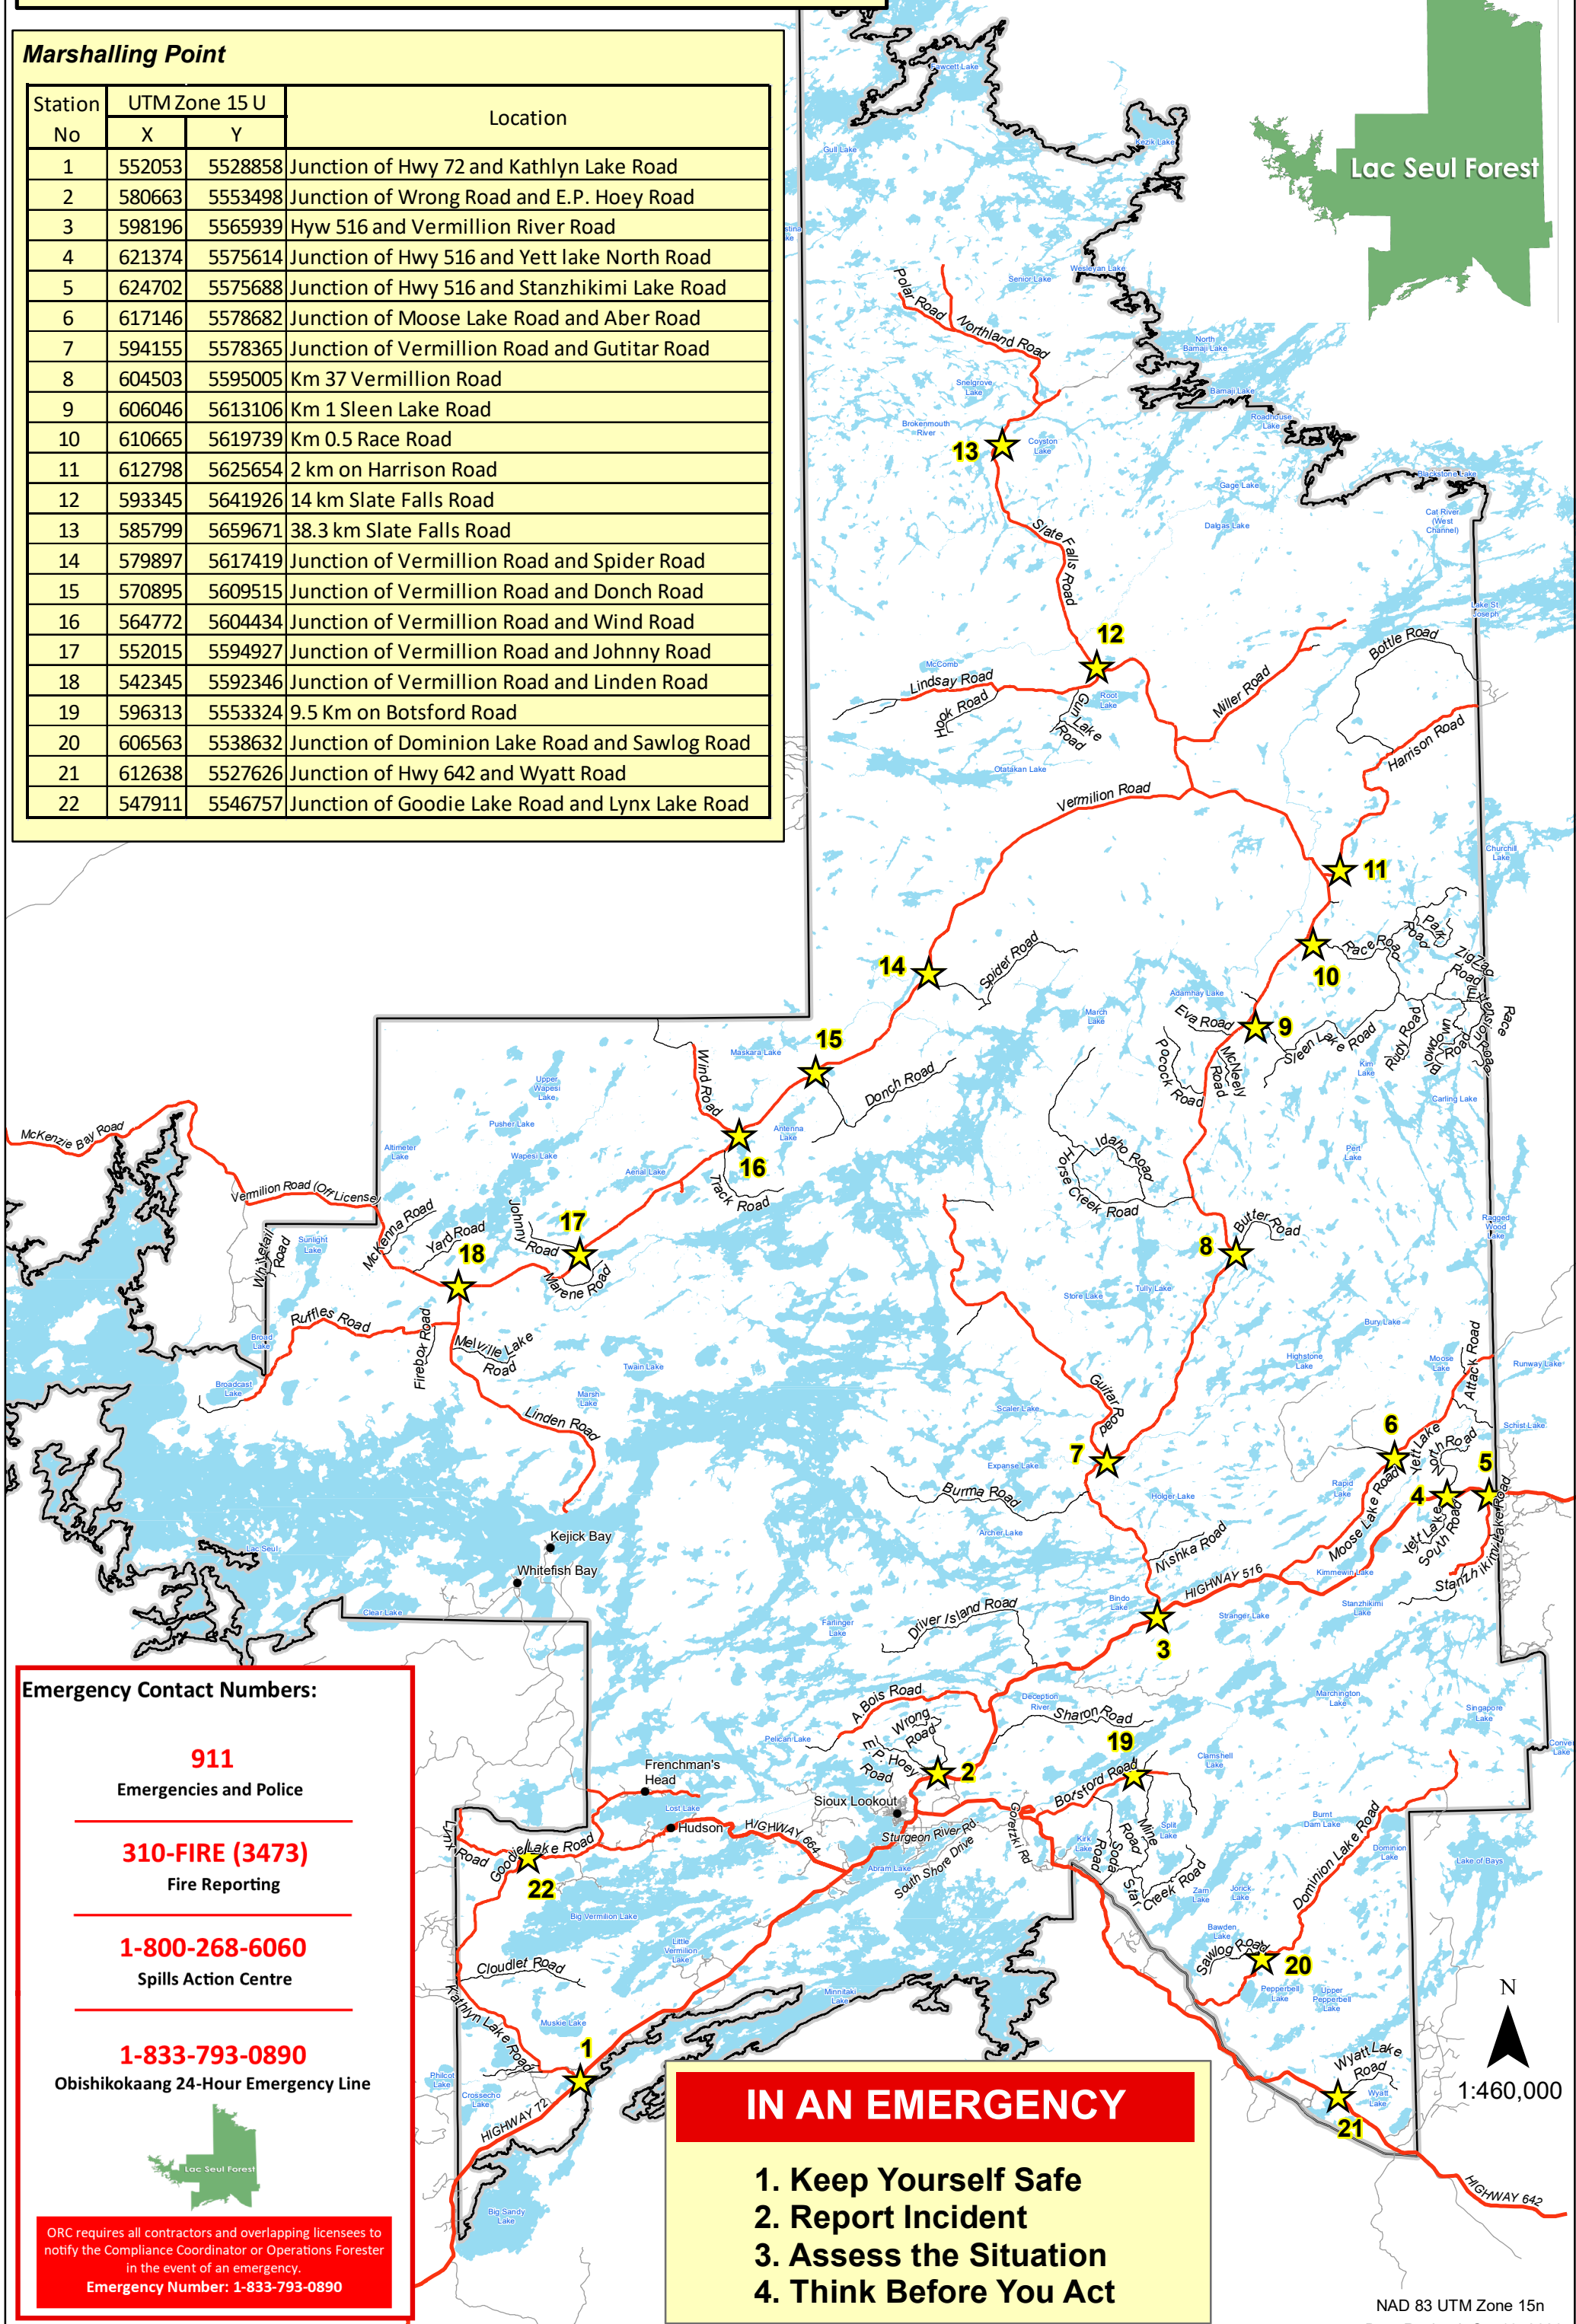

Lac Seul Forest Emergency Response Plan

Marshalling Point

Station No	UTM Zone 15 U		Location
	X	Y	
1	552053	5528858	Junction of Hwy 72 and Kathlyn Lake Road
2	580663	5553498	Junction of Wrong Road and E.P. Hoey Road
3	598196	5565939	Hwy 516 and Vermillion River Road
4	621374	5575614	Junction of Hwy 516 and Yett lake North Road
5	624702	5575688	Junction of Hwy 516 and Stanzhikimi Lake Road
6	617146	5578682	Junction of Moose Lake Road and Aber Road
7	594155	5578365	Junction of Vermillion Road and Gutitar Road
8	604503	5595005	Km 37 Vermillion Road
9	606046	5613106	Km 1 Sleen Lake Road
10	610665	5619739	Km 0.5 Race Road
11	612798	5625654	2 km on Harrison Road
12	593345	5641926	14 km Slate Falls Road
13	585799	5659671	38.3 km Slate Falls Road
14	579897	5617419	Junction of Vermillion Road and Spider Road
15	570895	5609515	Junction of Vermillion Road and Donch Road
16	564772	5604434	Junction of Vermillion Road and Wind Road
17	552015	5594927	Junction of Vermillion Road and Johnny Road
18	542345	5592346	Junction of Vermillion Road and Linden Road
19	596313	5553324	9.5 Km on Botsford Road
20	606563	5538632	Junction of Dominion Lake Road and Sawlog Road
21	612638	5527626	Junction of Hwy 642 and Wyatt Road
22	547911	5546757	Junction of Goodie Lake Road and Lynx Lake Road

Lac Seul Forest

Emergency Contact Numbers:

911

Emergencies and Police

310-FIRE (3473)

Fire Reporting

1-800-268-6060

Spills Action Centre

1-833-793-0890

Obishikokaang 24-Hour Emergency Line

ORC requires all contractors and overlapping licensees to notify the Compliance Coordinator or Operations Forester in the event of an emergency.
Emergency Number: 1-833-793-0890

IN AN EMERGENCY

1. Keep Yourself Safe
2. Report Incident
3. Assess the Situation
4. Think Before You Act

1:460,000